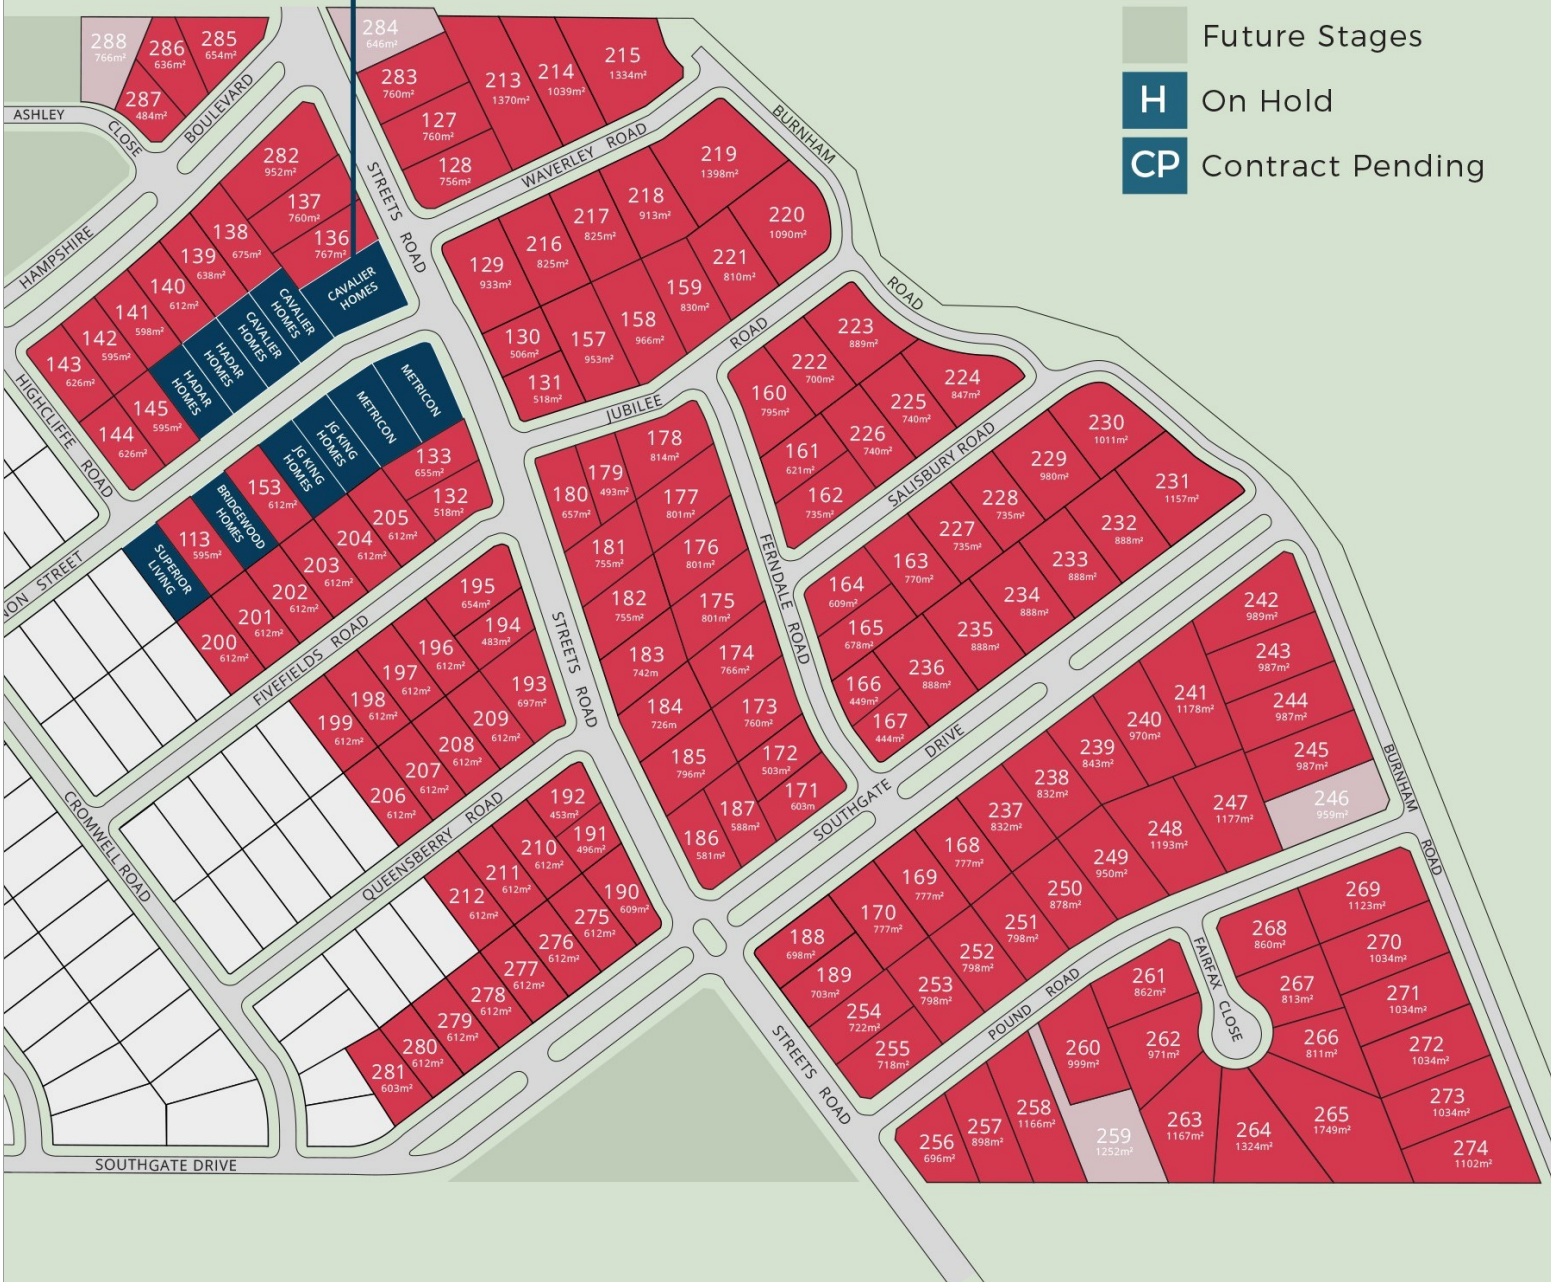

**Note: Please call
Mark Rosevear 0412 375 709
or Clint Ilsley 0432 368 601
to confirm any recent updates.**

*all areas denoted are approximate only.

KINCHINGTON ESTATE - LENEVA

DISPLAY VILLAGE

- SOLD
- Previous Stages
- Stage 6
- Future Stages
- H** On Hold
- CP** Contract Pending